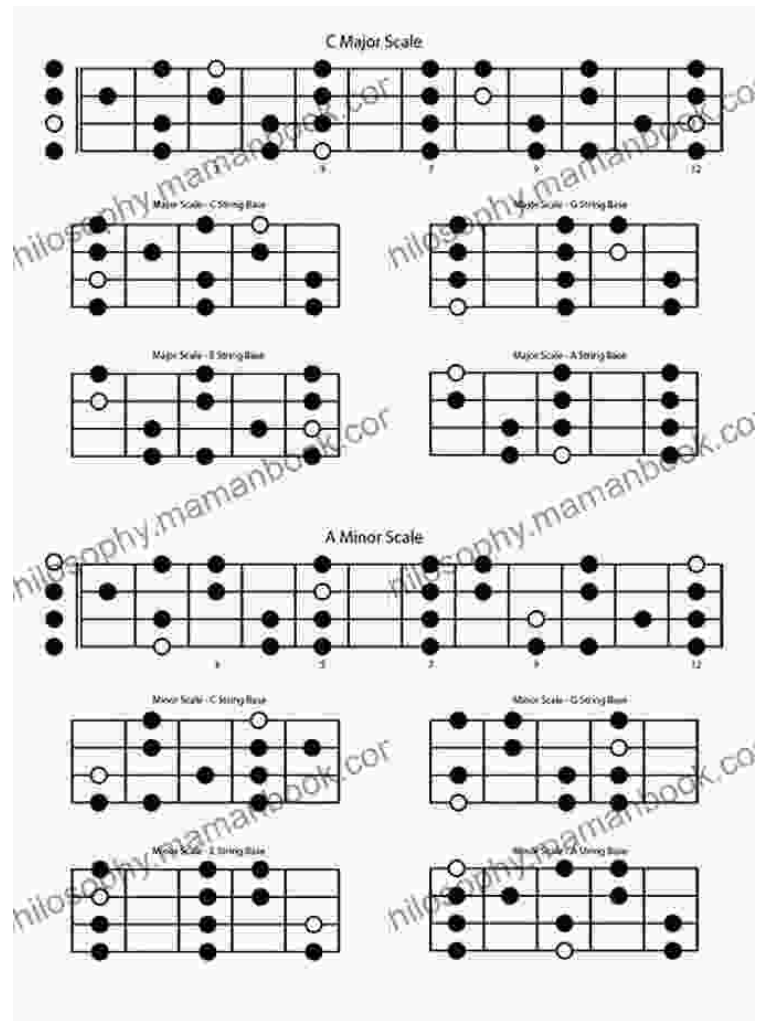

Diagram

G G A B C D E F#

Key Scale

Diagram

D DEF#GABC#

Key Scale

Diagram

A ABC#DEF#G#

Key Scale

Diagram

E F# G# A B C# D#

Key Scale

Diagram

B B C# D# E F# G# A#

Key Scale

Diagram

Pentatonic scales are commonly used in blues, rock, and folk music. They consist of five notes, omitting the 4th and 7th intervals of the major or minor scales:

- Root (1)
- Major 2nd (2)
- Major 3rd (3)
- Perfect 5th (5)
- Major 6th (6)