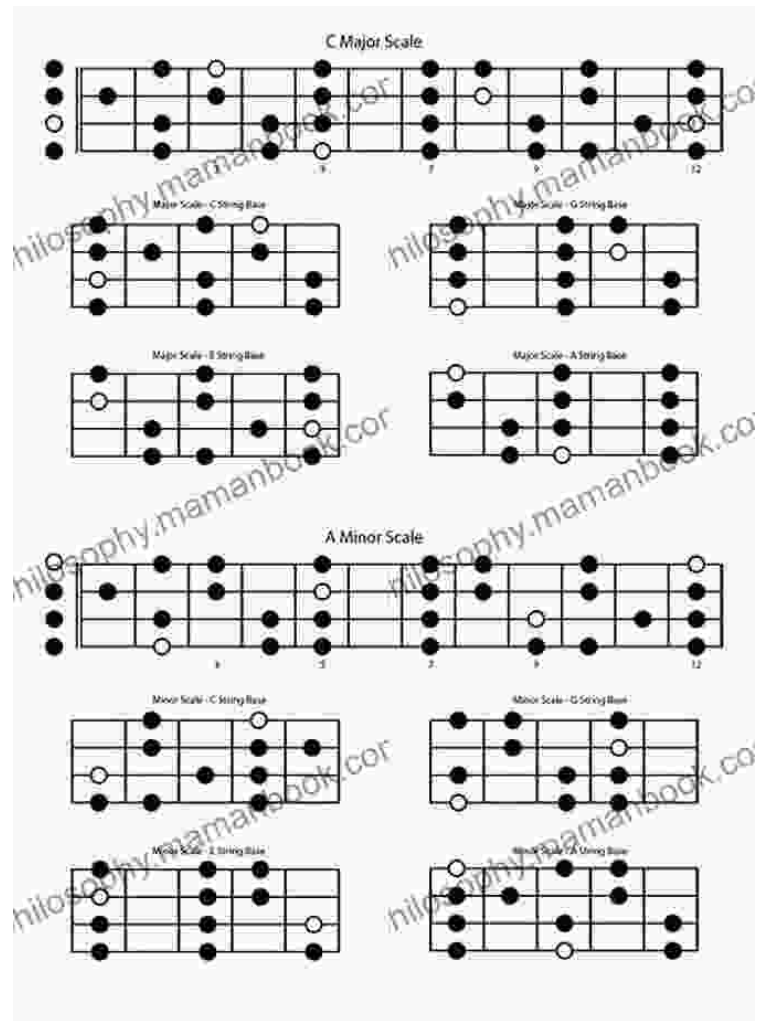

F# F# G# A# B C# D# E#

Key Scale

Diagram

C# C# D# E# F# G# A# B#

Key Scale

Diagram

G# G# A# B# C# D# E# F##

Key **Scale**

Pentatonic scales are commonly used in blues, rock, and folk music. They consist of five notes, omitting the 4th and 7th intervals of the major or minor scales:

- Root (1)
- Major 2nd (2)
- Major 3rd (3)
- Perfect 5th (5)
- Major 6th (6)