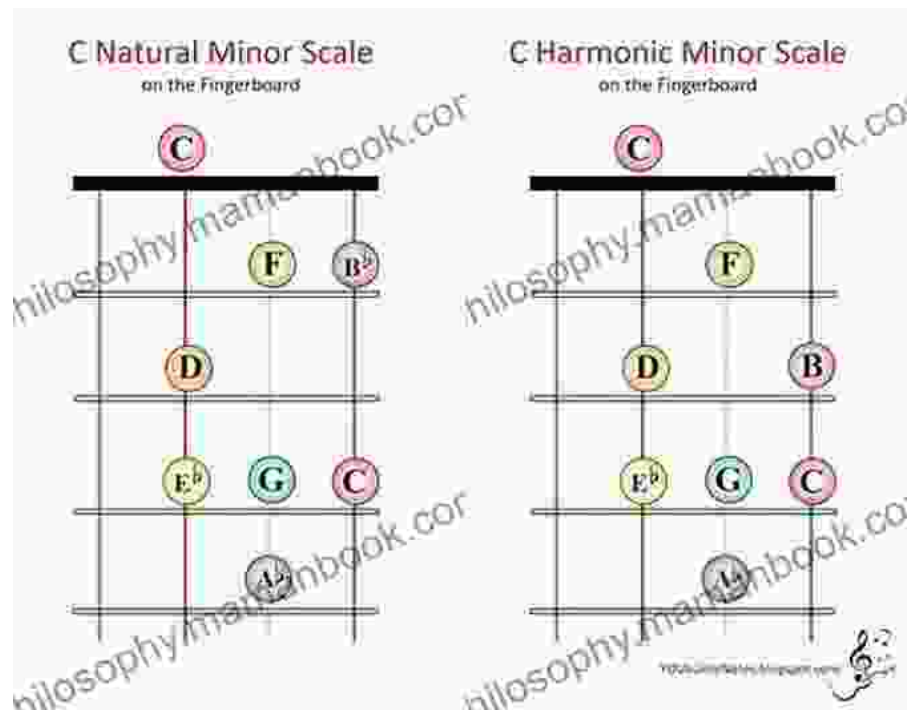

Here are the minor scales for ukulele in all 12 keys:

Key	Scale	Diagram
C	C D Eb F G Ab Bb	

Key

Scale

Diagram

G

G A B \flat C D E \flat
F

D

D E F G A B \flat
C

Key Scale

Diagram

A ABCDEFG

E EFGABCD

Key

Scale

Diagram

B

BCDEFGA

F#

F# G A B^b C D
E

Key **Scale**

Diagram

C# C# D E F# G A
B

G# G# A B C D E
F#