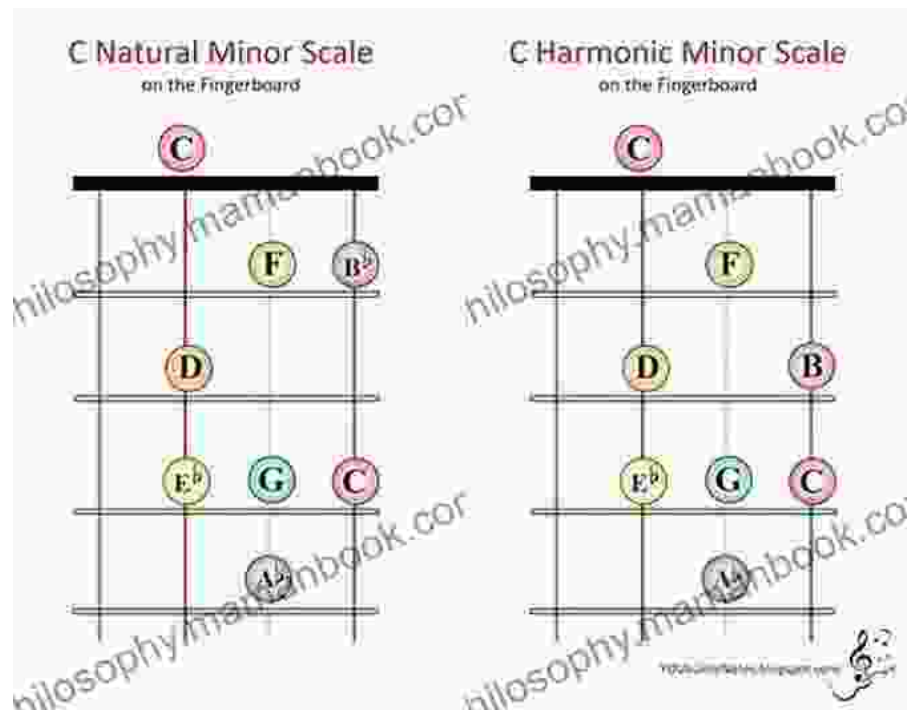

Here are the minor scales for ukulele in all 12 keys:

Key	Scale	Diagram
C	C D Eb F G Ab Bb	

Key

Scale

Diagram

G

G A B \flat C D E \flat
F

D

D E F G A B \flat
C

Key Scale

Diagram

A ABCDEFG

E EFGABCD

Key

Scale

Diagram

B

BCDEFGA

F#

F# G A B^b C D
E

Key **Scale**

Diagram

C# C# D E F# G A
B

G# G# A B C D E
F#