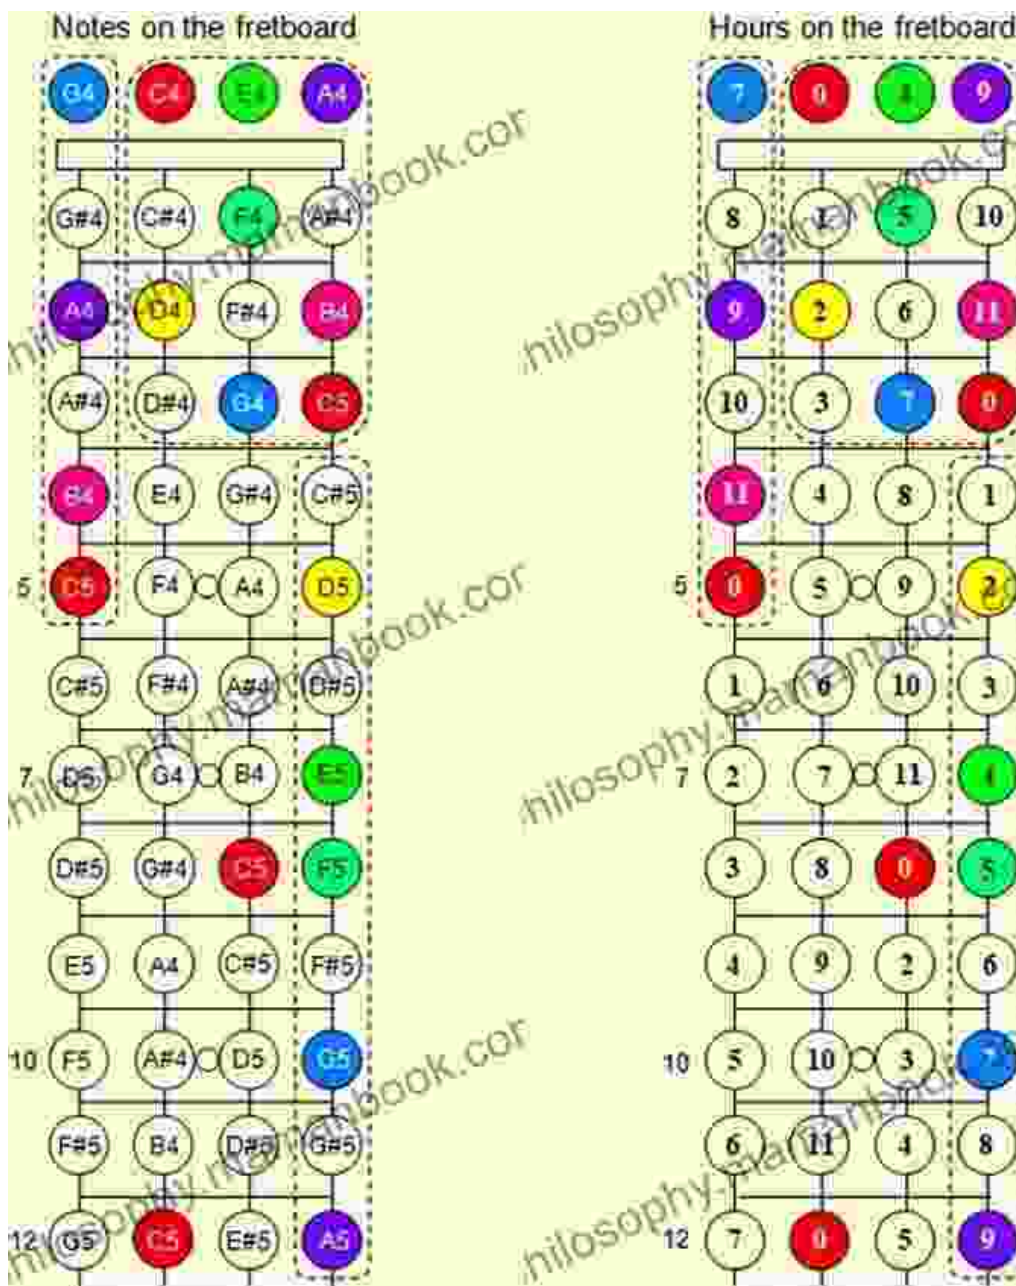

Scales for Ukulele: Exploring All 12 Keys

Scales are fundamental building blocks of music. They provide a framework for understanding melodies, harmonies, and improvisation. For ukulele players, mastering scales is essential for unlocking the instrument's full potential. In this comprehensive guide, we'll delve into all 12 keys of the