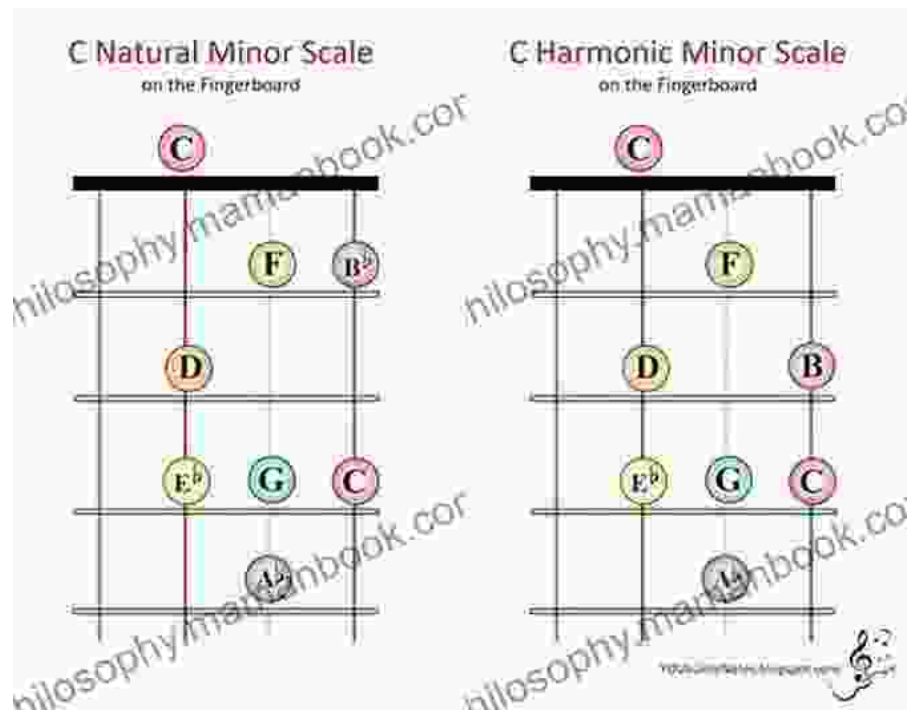

Key Scale

Diagram

A ABCDEFG