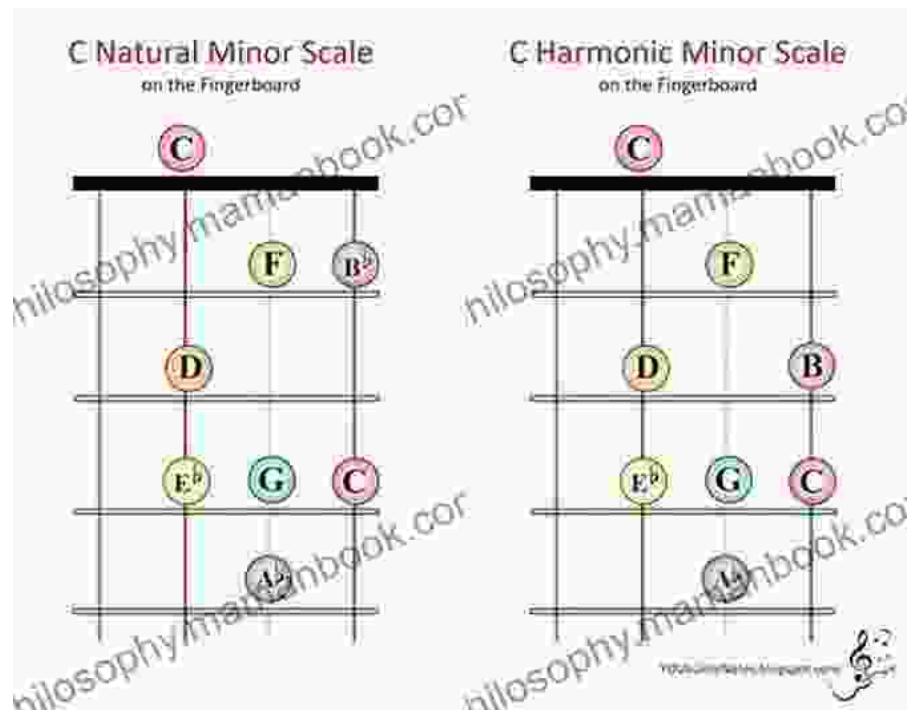

D

D E F G A B $\flat$
C