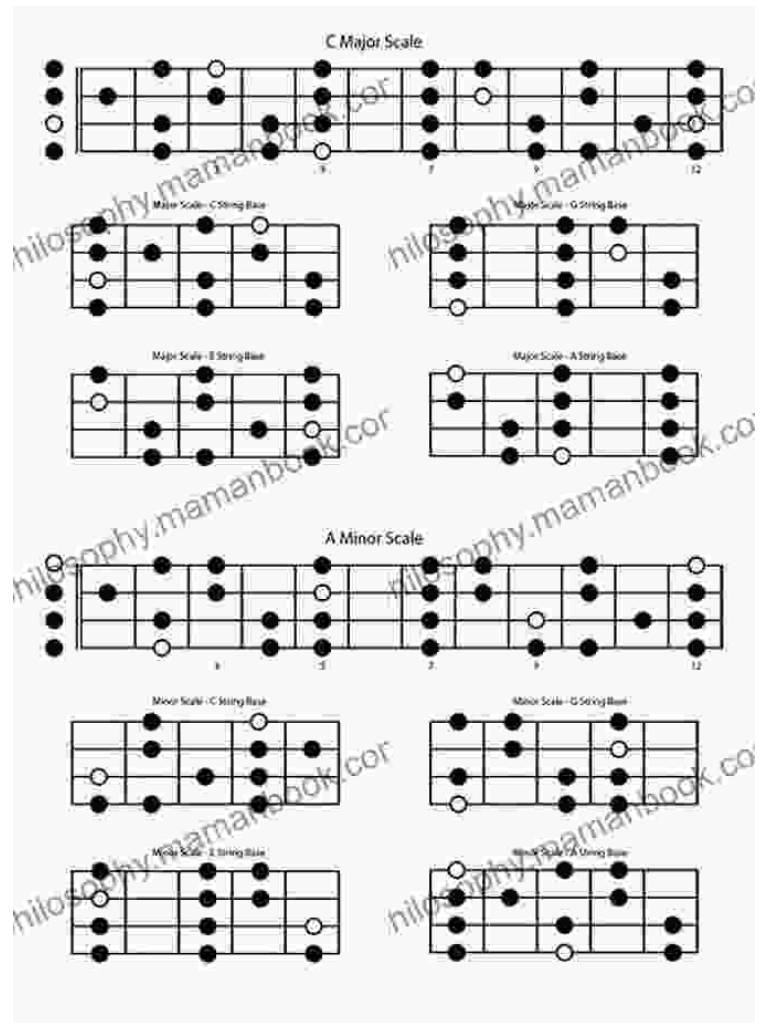

Key Scale

Diagram

C C D E F G A B