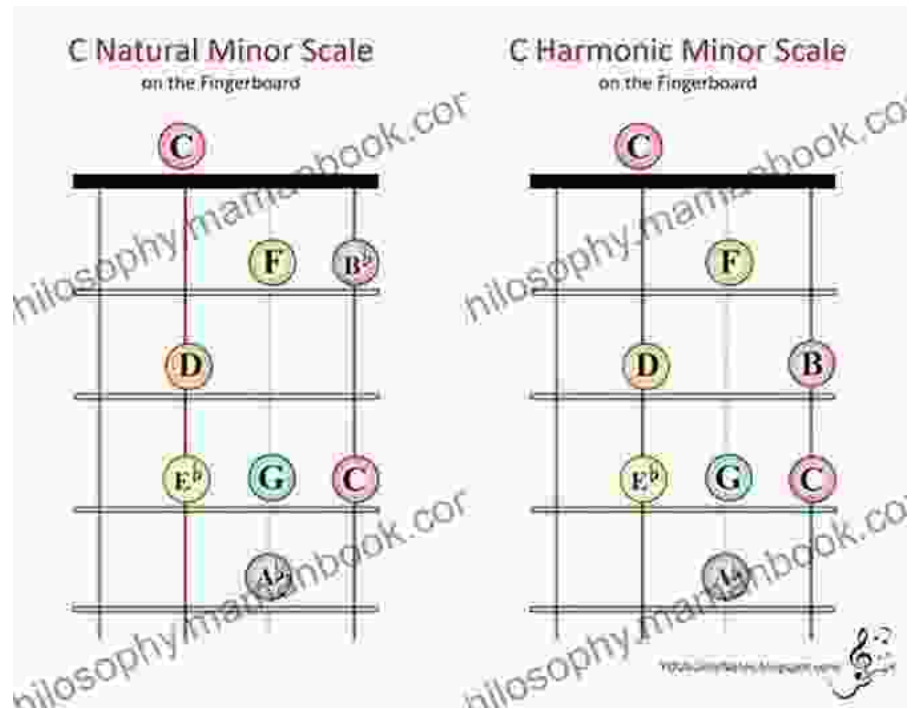

Minor Scales

Minor scales convey a sense of melancholy or mystery. They differ from major scales in the following intervals:

- Root (1)
- Minor 2nd (2)
- Minor 3rd (3)
- Perfect 4th (4)

- Perfect 5th (5)
- Minor 6th (6)
- Minor 7th (7)

Here are the minor scales for ukulele in all 12 keys:

Key	Scale	Diagram
C	C D Eb F G Ab Bb	

Key

Scale

Diagram

G

G A B \flat C D E \flat
F

D