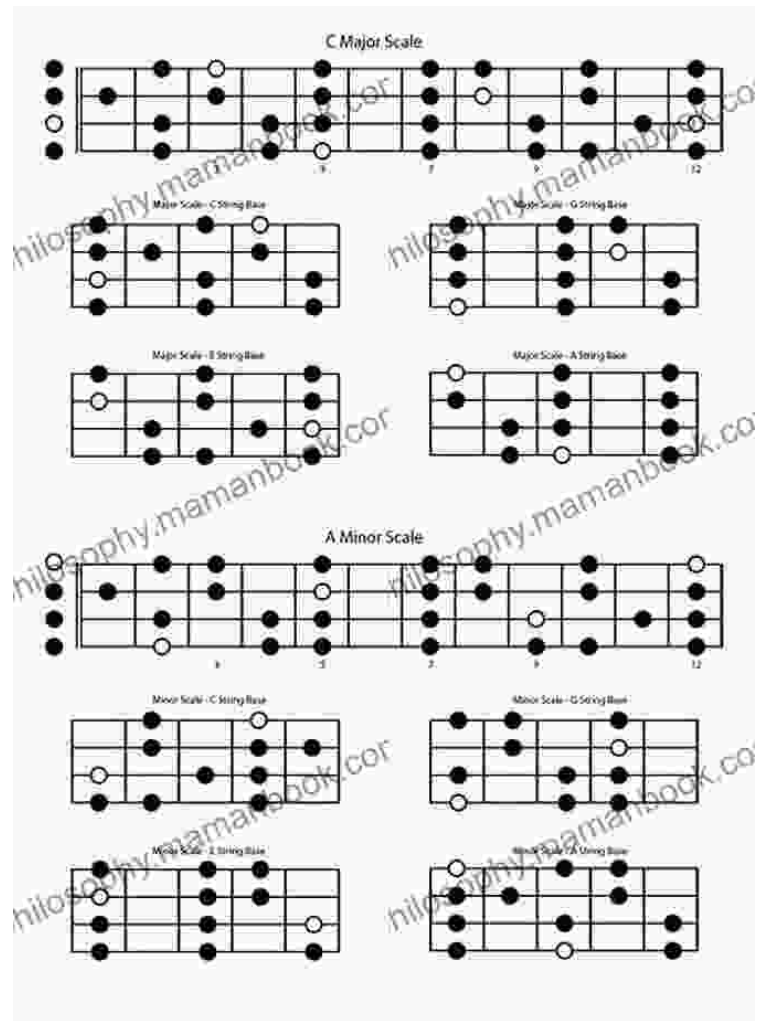

- Root (1)
- Major 2nd (2)
- Major 3rd (3)
- Perfect 4th (4)
- Perfect 5th (5)
- Major 6th (6)
- Major 7th (7)

Here are the major scales for ukulele in all 12 keys:

Key Scale

Diagram

C C D E F G A B

Key Scale

Diagram

G G A B C D E F#

Key Scale

Diagram

D DEF#GABC#

Key Scale

Diagram

A ABC#DEF#G#

Pentatonic scales are commonly used in blues, rock, and folk music. They consist of five notes, omitting the 4th and 7th intervals of the major or minor scales:

- Root (1)
- Major 2nd (2)
- Major 3rd (3)
- Perfect 5th (5)
- Major 6th (6)