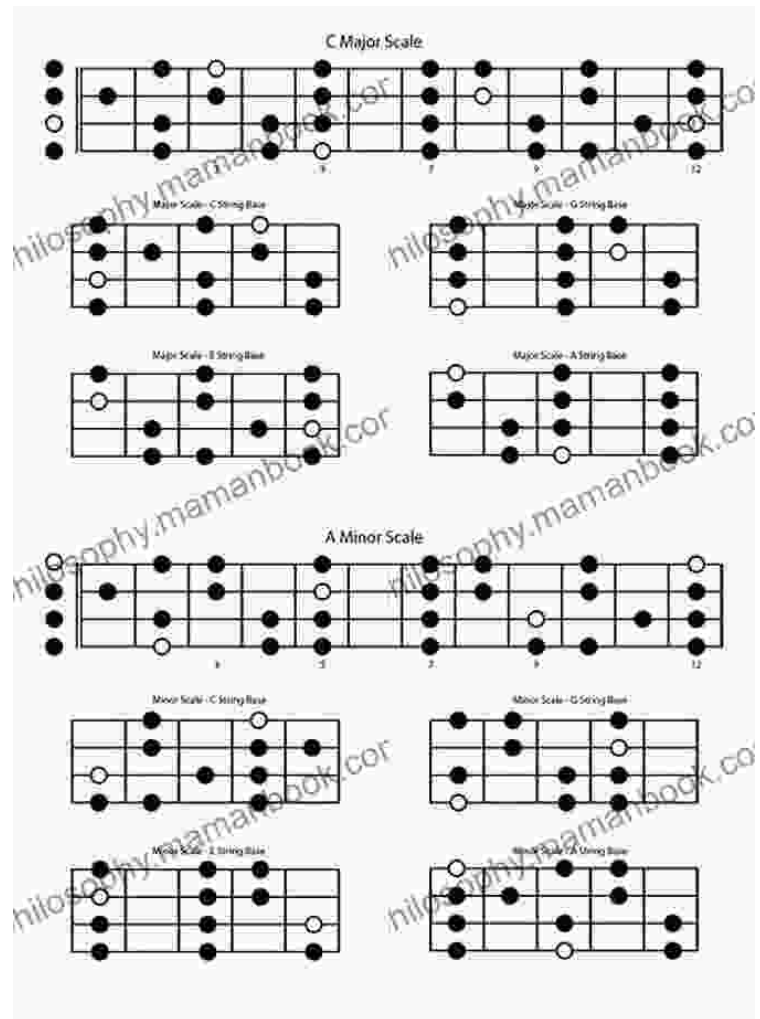

Key Scale

Diagram

C# C# D# E# F# G# A# B#