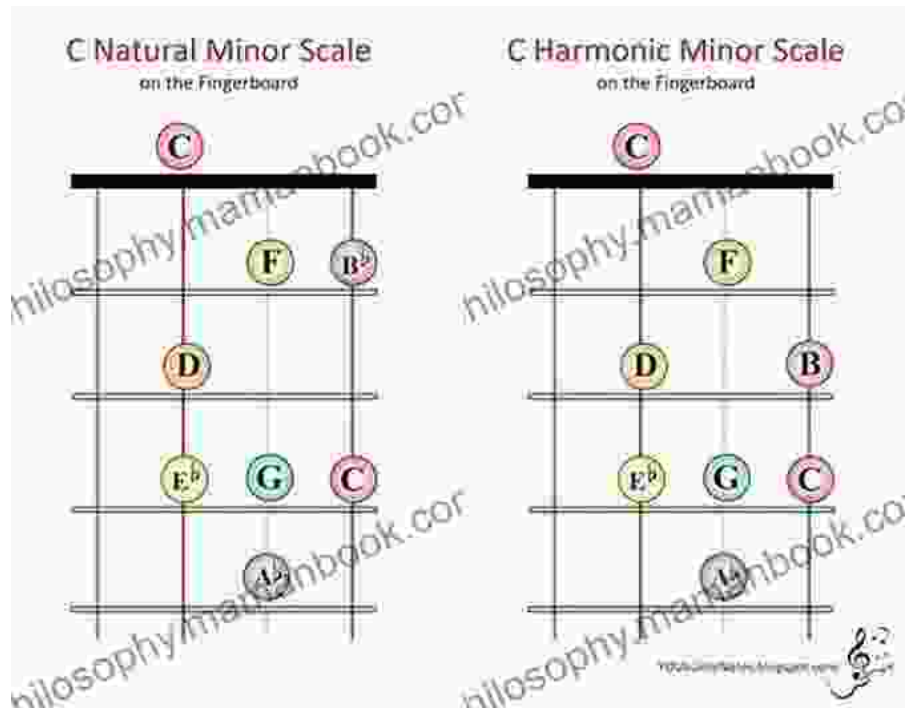

B

BCDEFGA

F#

F# G A B^b C D
E

Key **Scale**

Diagram

C# C# D E F# G A
B

G# G# A B C D E
F#

Key

Scale

Diagram

D# D# E F# G A B
C#

A# A# B C# D E
F# G#

Key	Scale	Diagram
-----	-------	---------

E# E# F# G# A B
C# D#

Pentatonic Scales

Pentatonic scales are commonly used in blues, rock, and folk music. They consist of five notes, omitting the 4th and 7th intervals of the major or minor scales:

- Root (1)
- Major 2nd (2)
- Major 3rd (3)
- Perfect 5th (5)
- Major 6th (6)