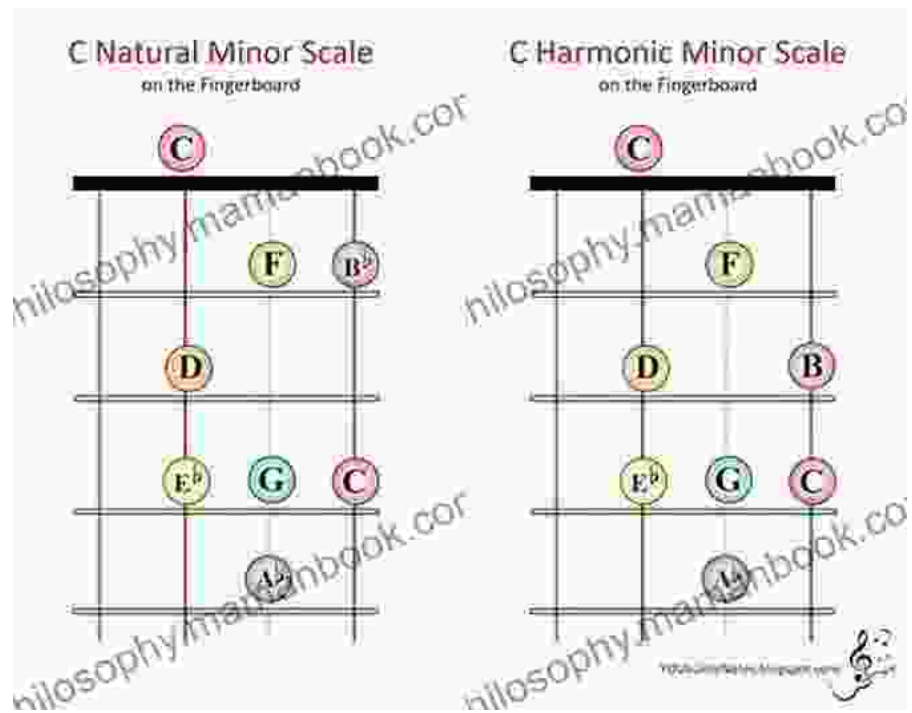

B

BCDEFGA

F#

F# G A B^b C D
E

Key **Scale**

Diagram

C# C# D E F# G A
B

G# G# A B C D E
F#

Key

Scale

Diagram

D# D# E F# G A B
C#

A# A# B C# D E
F# G#

Key	Scale	Diagram
-----	-------	---------

E# E# F# G# A B
C# D#

Pentatonic Scales

Pentatonic scales are commonly used in blues, rock, and folk music. They consist of five notes, omitting the 4th and 7th intervals of the major or minor scales:

- Root (1)
- Major 2nd (2)
- Major 3rd (3)
- Perfect 5th (5)
- Major 6th (6)