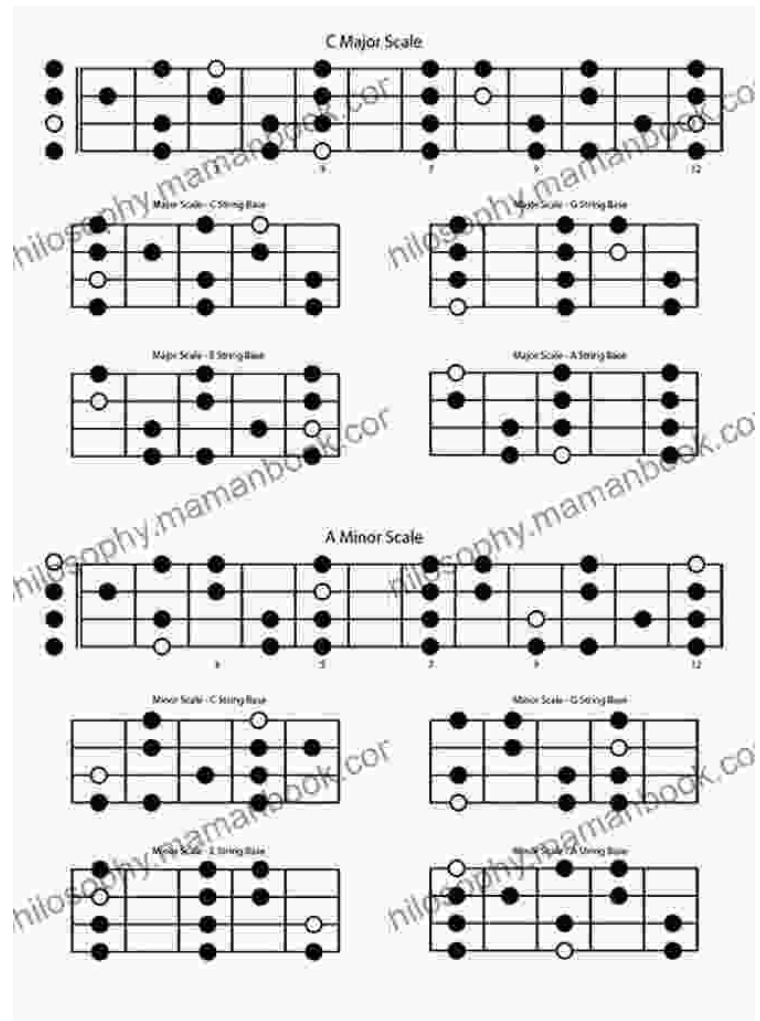

Diagram

G G A B C D E F#

Key Scale

Diagram

D DEF#GABC#

Key Scale

Diagram

A ABC#DEF#G#

Pentatonic scales are commonly used in blues, rock, and folk music. They consist of five notes, omitting the 4th and 7th intervals of the major or minor scales:

- Root (1)
- Major 2nd (2)
- Major 3rd (3)
- Perfect 5th (5)
- Major 6th (6)