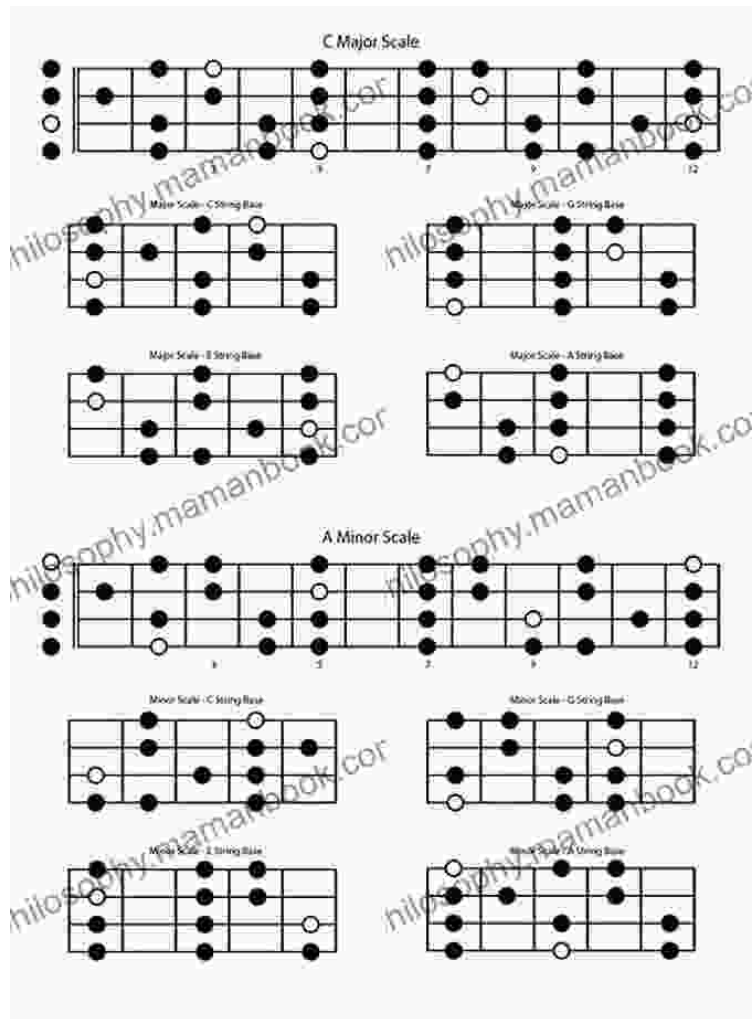

Diagram

D# D# E# F## G# A# B#
C##

Key **Scale**

Diagram

A# A# B# C## D# E# F##
G###

Key **Scale**

Diagram

E# E# F## G### A# B#
C## D###

Minor Scales

Minor scales convey a sense of melancholy or mystery. They differ from major scales in the following intervals:

- Root (1)
- Minor 2nd (2)
- Minor 3rd (3)
- Perfect 4th (4)

- Perfect 5th (5)
- Minor 6th (6)
- Minor 7th (7)

Pentatonic scales are commonly used in blues, rock, and folk music. They consist of five notes, omitting the 4th and 7th intervals of the major or minor scales:

- Root (1)
- Major 2nd (2)
- Major 3rd (3)
- Perfect 5th (5)
- Major 6th (6)