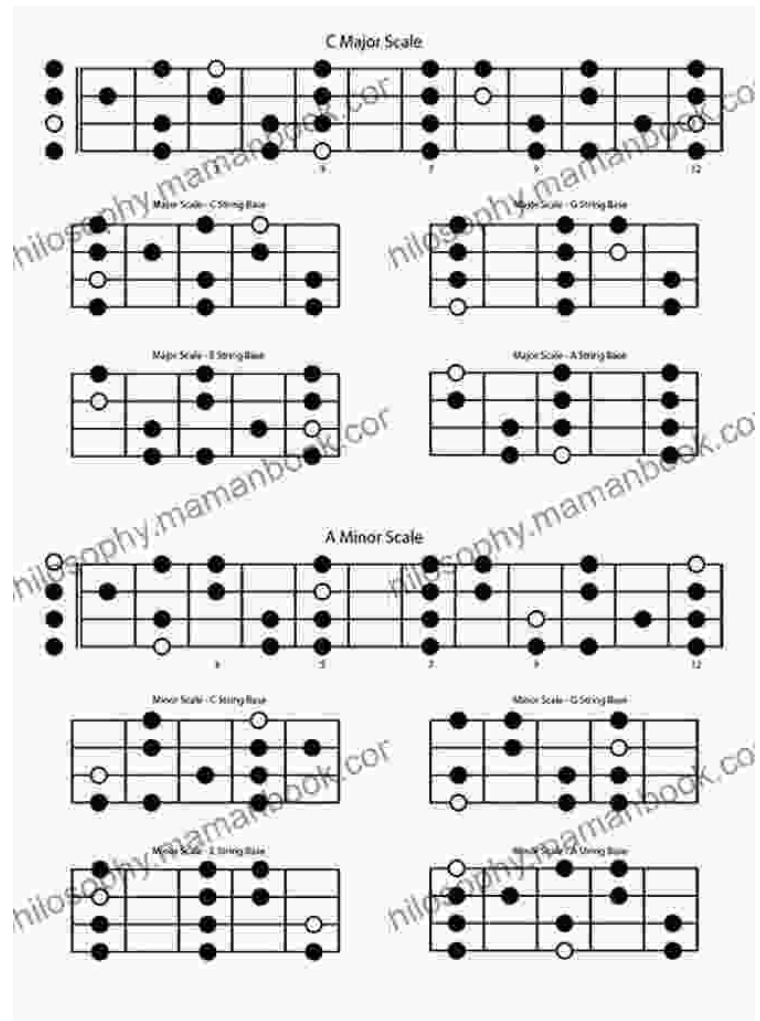

Diagram

D# D# E# F## G# A# B#
C##

Key **Scale**

Diagram

A# A# B# C## D# E# F##
G###

Key **Scale**

Diagram

E# E# F## G### A# B#
C## D###

Minor Scales

Minor scales convey a sense of melancholy or mystery. They differ from major scales in the following intervals:

- Root (1)
- Minor 2nd (2)
- Minor 3rd (3)
- Perfect 4th (4)

- Perfect 5th (5)
- Minor 6th (6)
- Minor 7th (7)

Pentatonic scales are commonly used in blues, rock, and folk music. They consist of five notes, omitting the 4th and 7th intervals of the major or minor scales:

- Root (1)
- Major 2nd (2)
- Major 3rd (3)
- Perfect 5th (5)
- Major 6th (6)